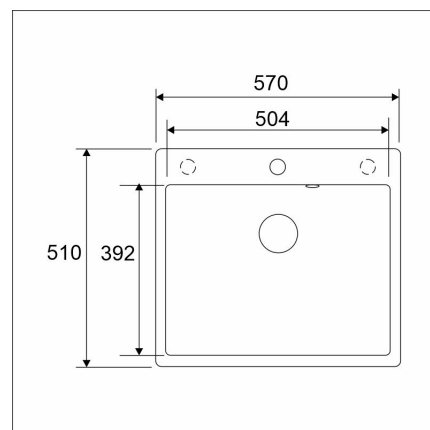

LAPETEK LUKA 6

Composite black

Product code 2772

Product description

A simple and timeless sink model designed in Finland for the kitchen or utility room. The clear lines of the edge and design is suitable for a wide variety of styles. A deep and spacious sink and versatile accessories make the sink user-friendly. The ideal sink dimension allows you to move the sink laterally, which makes installing it in the sink cabinet particularly effortless. Installation has also been made easier by placing the overflow on the right side of the faucet.

Technical information

- Sink cabin min. length: 60 cm
- Sink installation method: Inset
- Waste: 3,5" basket strainer no pop-up
- Depth of main sink: 200 mm

Delivery content

- BLANCO LUKA 6 Silgranit sink
- bottom valve system
- Prevox Smartloc water trap