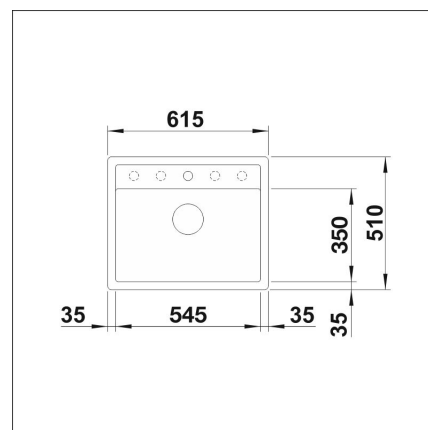

Technical information

- Sink cabin minimum length: 60 cm
- Sink installation method: Over mounted
- Waste: 3,5" basket strainer pop-up
- Depth of main sink: 190 mm

Delivery content

- BLANCO Silgranit sink
- bottom valve system
- domestic Prevox Smartloc water trap
- Lino-A-faucet