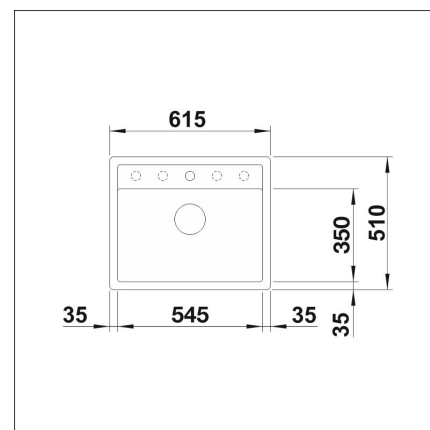

#### Technical information

- Sink cabin minimum length: 60 cm
- Sink installation method: Over mounted
- Waste: 3,5" basket strainer pop-up
- Depth of main sink: 190 mm