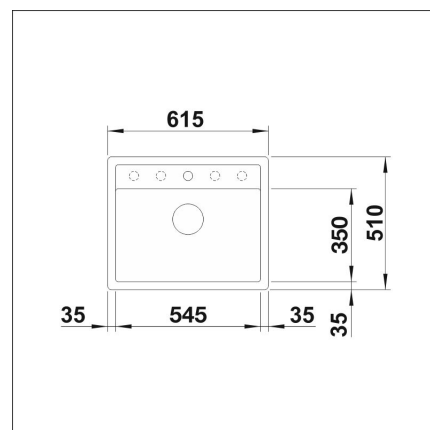

Technical information

- Sink cabin min. length: 60 cm
- Sink installation method: Over mounted
- Sink color: Silgranit® anthrazit (musta)
- Waste: 3,5" basket strainer pop-up
- Depth of main sink: 190 mm