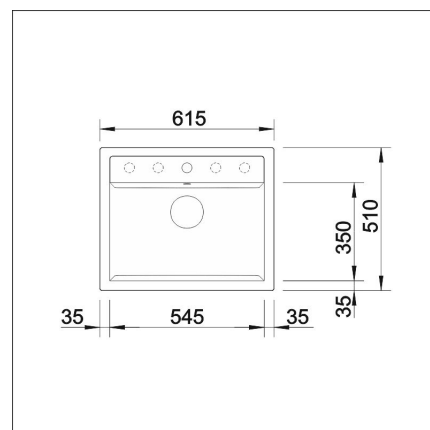

Technical information

- Sink cabin min. length: 60 cm
- Sink installation method: Over mounted
- Waste: 3,5" basket strainer pop-up
- Depth of main sink: 190 mm

Delivery content

- BLANCO DALAGO 6 Silgranit sink
- bottom valve system
- domestic Prevox Smartloc water trap
- Lina-A-faucet
- chopping board