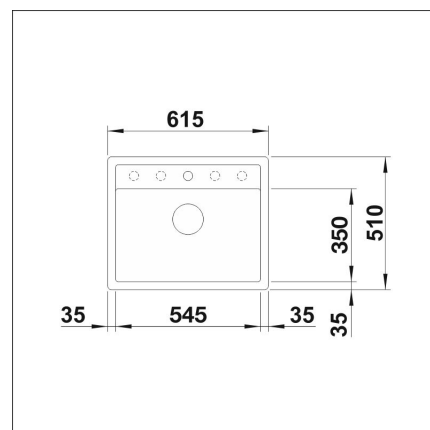

Technical information

- Sink cabin minimum length: 60 cm
- Sink installation method: Over mounted
- Waste: 3,5" basket strainer pop-up
- Depth of main sink: 190 mm

Delivery content

- BLANCO Silgranit sink
- bottom valve system
- domestic Prevox Smartloc water trap
- Lino-A-faucet