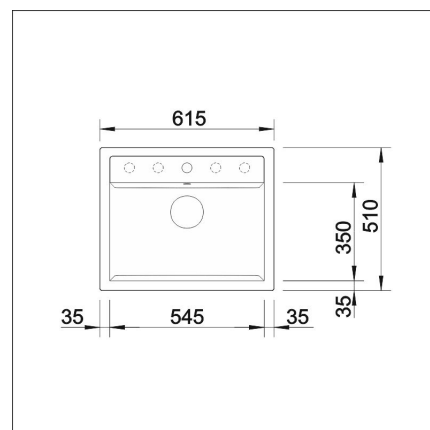

BLANCO DALAGO 6 + LAPETEK LINO-A white

Product code 2662K1

Product description

A ready-made sink+faucet set, with which you can easily choose a stylish, functional and safe combination for your kitchen at an affordable package price. The set includes a large, top-mounted Dalago basin and a Lapetek faucet, which together form a multi-purpose and space-optimal whole. The set's faucet has a stylish dishwasher connection and Finnish type approval.

Technical information

- Sink cabin minimum length: 60 cm
- Sink installation method: Over mounted
- Waste: 3,5" basket strainer pop-up
- Depth of main sink: 190 mm

Delivery content

- BLANCO Silgranit sink
- bottom valve system
- domestic Prevox Smartloc water trap
- Lino-A-faucet