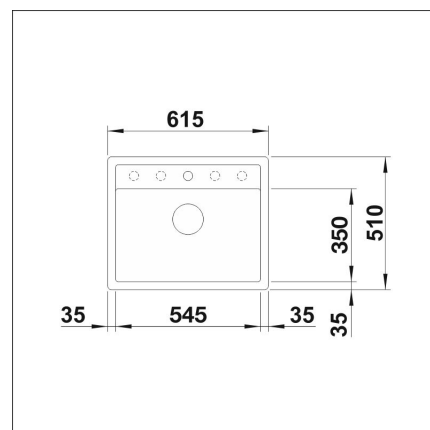

#### Technical information

- Sink cabin min. length: 60 cm
- Sink installation method: Over mounted
- Waste: 3,5" basket strainer pop-up
- Depth of main sink: 190 mm