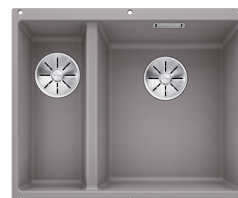

BLANCO SUBLINE 340/160-U

Silgranit alumetallic right

Product code 22800**Product description**

FLUSHMOUNT Silgranit sink

Undermount Subline sinks can now be installed as a flushmount and it fits together well with different counter top materials and colors. Silgranit as a material is a durable combination of 80% granite that has nearly unsurpassed scratch resistance and is heat-resistant. Thanks to excellent material properties the color of the sink does not fade and it is both hygienic and easy to clean.

INFINO

Technical information

- Sink cabin min. length: 60 cm
- Material: kivikomposiitti
- Sink installation method: Bottom mounted
- Depth of main sink: 190 mm

**Delivery content**

- BLANCO Silgranit sink
- bottom valve system
- domestic Prevox Smartloc water trap