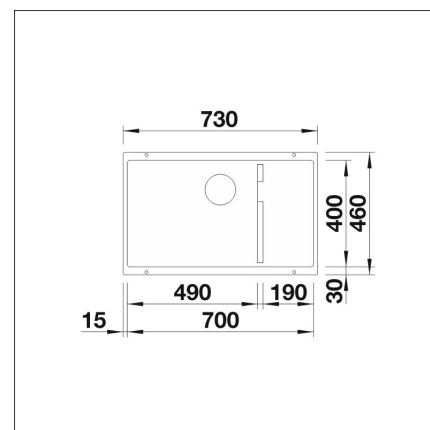

INFINO

Technical information

- Sink cabin min. length: 80 cm
- Material: kivikomposiitti
- Sink installation method: Bottom mounted
- Depth of main sink: 200 mm

**Delivery content**

- BLANCO Silgranit sink
- bottom valve system
- Prevox Smartloc water trap