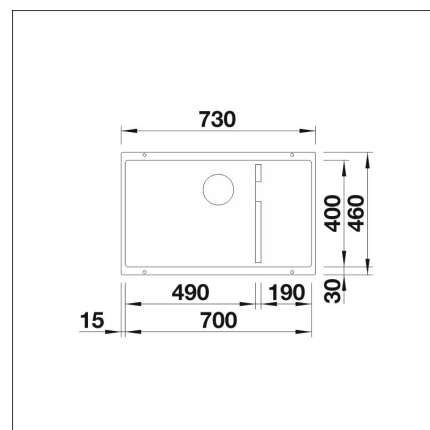

BLANCO SUBLINE 700-U LEVEL

Silgranit volcano grey

Product code 22703**Product description**

The BLANCO SUBLINE sink family includes a wide range of sinks of different sizes and colors, which can be used either alone or combined together. For example, you can place two sinks side by side, either in the same size or in two different sizes. The versatile range of colors suits many tastes and styles seamlessly, and in addition to the traditionally popular black and anthracite, different shades of warm tones like soft white and volcano grey are becoming more and more popular. SUBLINE sink models are available as undermounted (-U after the product name) and...

INFINO

Technical information

- Sink cabin min. length: 80 cm
- Sink installation method: Bottom mounted
- Material: Silgranit (komposiitti)
- Depth of main sink: 200 mm

**Delivery content**

- BLANCO Silgranit sink
- bottom valve system
- domestic Prevx Smartloc water trap