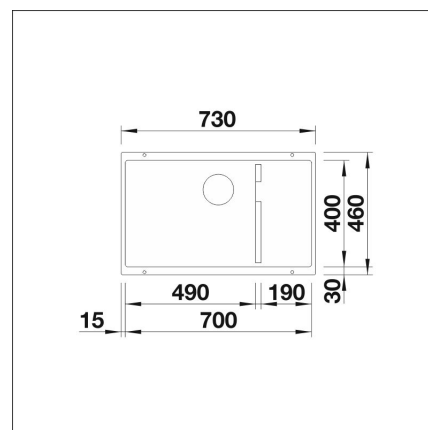

INFINO

Technical information

- Sink cabin min. length: 80 cm
- Material: kivikomposiitti
- Sink installation method: Bottom mounted
- Depth of main sink: 200 mm

Delivery content

- BLANCO Silgranit sink
- bottom valve system
- Prevox Smartloc water trap