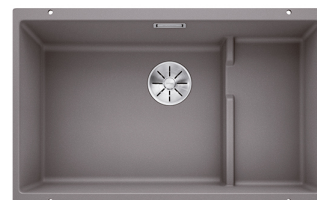

BLANCO SUBLINE 700-U LEVEL

Silgranit alumetallic

Product code 22700**Product description**

The BLANCO SUBLINE sink family includes a wide range of sinks of different sizes and colors, which can be used either alone or combined together. For example, you can place two sinks side by side, either in the same size or in two different sizes. The versatile range of colors suits many tastes and styles seamlessly, and in addition to the traditionally popular black and anthracite, different shades of warm tones like soft white and volcano grey are becoming more and more popular. SUBLINE sink models are available as undermounted (-U after the product name) and...

INFINO

Technical information

- Sink cabin min. length: 80 cm
- Material: kivikomposiitti
- Sink installation method: Bottom mounted
- Depth of main sink: 200 mm

**Delivery content**

- BLANCO Silgranit sink
- bottom valve system
- domestic Prevox Smartloc water trap