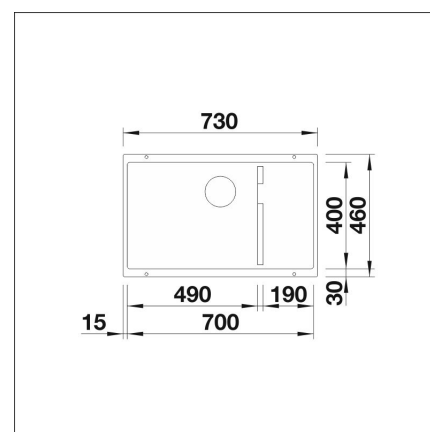

BLANCO SUBLINE 700-U LEVEL

Silgranit alumetallic

Product code 22700**Product description**

The BLANCO SUBLINE sink family includes a wide range of sinks of different sizes and colors, which can be used either alone or combined together. For example, you can place two sinks side by side, either in the same size or in two different sizes. The versatile range of colors suits many tastes and styles seamlessly, and in addition to the traditionally popular black and anthracite, different shades of warm tones like soft white and volcano grey are becoming more and more popular. SUBLINE sink models are available as undermounted (-U after the product name) and...

INFINO

Technical information

- Sink cabin min. length: 80 cm
- Material: kivikomposiitti
- Sink installation method: Bottom mounted
- Depth of main sink: 200 mm

**Delivery content**

- BLANCO Silgranit sink
- bottom valve system
- domestic Prevox Smartloc water trap