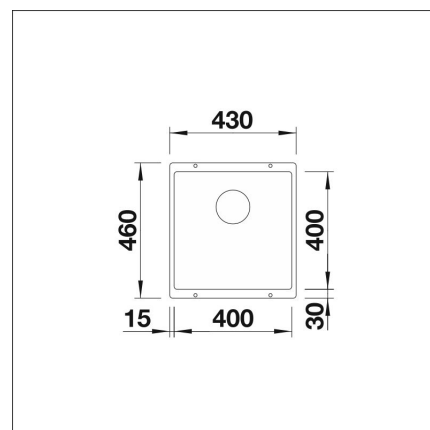

Technical information

- Sink cabin min. length: 50 cm
- Sink installation method: Bottom mounted
- Sink color: Silgranit® mattamusta
- Depth of main sink: 190 mm

Delivery content

- BLANCO Silgranit sink
- bottom valve system
- domestic Prevox Smartloc water trap
- Lino-A-faucet