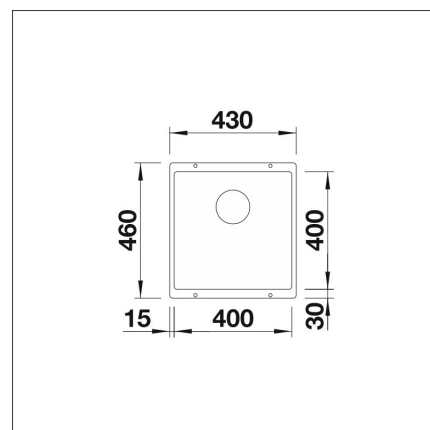

Technical information

- Sink cabin min. length: 50 cm
- Sink installation method: Bottom mounted
- Sink color: Silgranit® kallionharmaa
- Depth of main sink: 190 mm

Delivery content

- BLANCO Silgranit sink
- bottom valve system
- domestic Prevox Smartloc water trap
- Lino-A-faucet