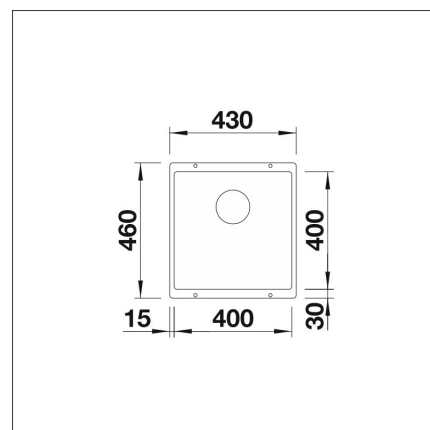

BLANCO SUBLINE 400-U + LAPETEK LINO-A white

Product code 22502K1

Product description

A ready-made sink+faucet set, with which you can easily choose a stylish, functional and safe combination for your kitchen at an affordable package price. The set includes a large-sized, top-mounted Subline basin and a Lapetek faucet, which together form a multi-purpose and space-optimal whole. The set's faucet has a stylish dishwasher connection and Finnish type approval.

Technical information

- Sink cabin min. length: 50 cm
- Sink installation method: Bottom mounted
- Sink color: Silgranit® valkoinen
- Depth of main sink: 190 mm

Delivery content

- BLANCO Silgranit sink
- bottom valve system
- domestic Prevox Smartloc water trap
- Lino-A-faucet