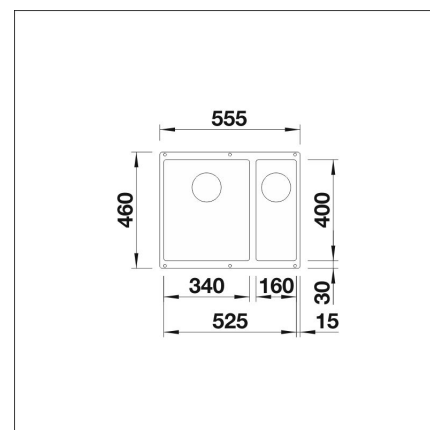

BLANCO SUBLINE 340/160-U

Silgranit volcano grey left

Product code 22403**Product description**

A stylish and timeless sink model that fits both modern and traditional kitchens. The depth of the sink (190 mm) and the small corner rounding make the sink practical and easy to keep clean. The material is the unique, almost scratch-resistant SILGRANIT stone mass developed by Blanco, which is heat-resistant, retains its color and is easy to clean. The patent-protected SILGRANIT material combines ease of care, practicality and durability.

INFINO

Technical information

- Sink cabin min. length: 60 cm
- Material: kivikomposiitti
- Sink installation method: Bottom mounted
- Depth of main sink: 190 mm

**Delivery content**

- BLANCO Silgranit sink
- bottom valve system
- Prevox Smartloc water trap