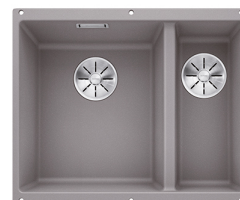

## BLANCO SUBLINE 340/160-U

Silgranit alumetallic left

### Product description

The BLANCO SUBLINE sink family includes a wide range of sinks of different sizes and colors, which can be used either alone or combined together. For example, you can place two sinks side by side, either in the same size or in two different sizes. The versatile range of colors suits many tastes and styles seamlessly, and in addition to the traditionally popular black and anthracite, different shades of warm tones like soft white and volcano grey are becoming more and more popular. SUBLINE sink models are available as undermounted (-U after the product name) and...

### Technical information

- Sink cabin min. length: 60 cm
- Material: kivikomposiitti
- Sink installation method: Bottom mounted
- Depth of main sink: 190 mm

### Delivery content

- BLANCO Silgranit sink
- bottom valve system
- domestic Prevox Smartloc water trap