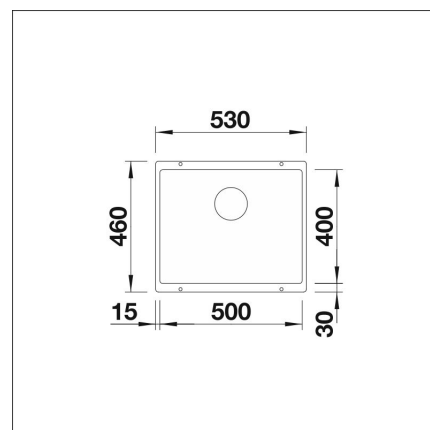

BLANCO SUBLINE 500-U + LAPETEK ROUND-A matt black

Product code 22371K1

Product description

A ready-made sink+faucet set, with which you can easily choose a stylish, functional and safe combination for your kitchen at an affordable package price. The set includes a large-sized, top-mounted Subline basin and a Lapetek faucet, which together form a multi-purpose and space-optimal whole. The set's faucet has a stylish dishwasher connection and Finnish type approval.

Technical information

- Kitchen cabinet min. width: 60 cm
- Sink installation method: Bottom mounted
- Depth of main sink: 190 mm

Delivery content

- Silgranit sink
- mounting bracket for over 20 mm thick countertops
- InFino matt black bottom valve system
- domestic Prevox Smartloc water trap
- LAPETEK Round-A matt black faucet with dishwasher valve