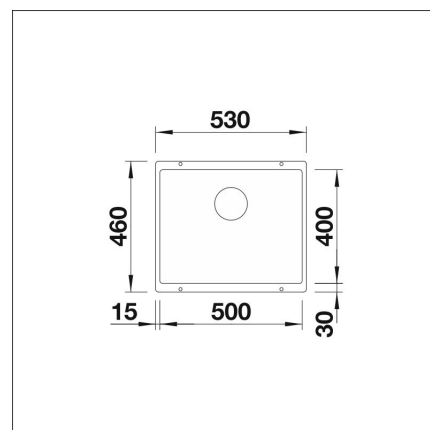

BLANCO SUBLINE 500-U + LAPETEK LINO-A volcano-grey

Product code 22309K7

Product description

A ready-made sink+faucet set, with which you can easily choose a stylish, functional and safe combination for your kitchen at an affordable package price. The set includes a large-sized, top-mounted Subline basin and a Lapetek faucet, which together form a multi-purpose and space-optimal whole. The set's faucet has a stylish dishwasher connection and Finnish type approval.

Technical information

- Sink cabin min. length: 40 cm
- Sink installation method: Bottom mounted
- Sink color: Silgranit® volcano-harmaa
- Depth of main sink: 190 mm

Delivery content

- BLANCO Silgranit sink
- bottom valve system
- domestic Prevox Smartloc water trap
- Lino-A-faucet