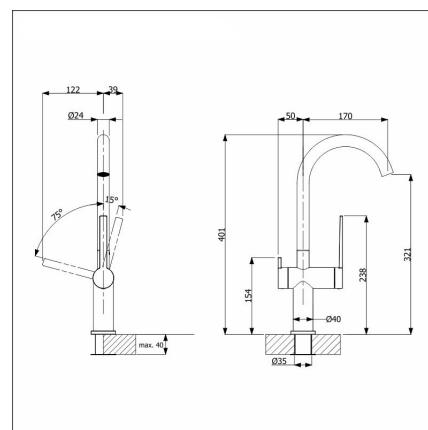

### Product description

A ready-made sink+faucet set, with which you can easily choose a stylish, functional and safe combination for your kitchen at an affordable package price. The set includes a large-sized, top-mounted Subline basin and a Lapetek faucet, which together form a multi-purpose and space-optimal whole. The set's faucet has a stylish dishwasher connection and Finnish type approval.

### Technical information

- Kitchen cabinet min. width: 60 cm
- Sink installation method: Bottom mounted
- Depth of main sink: 190 mm