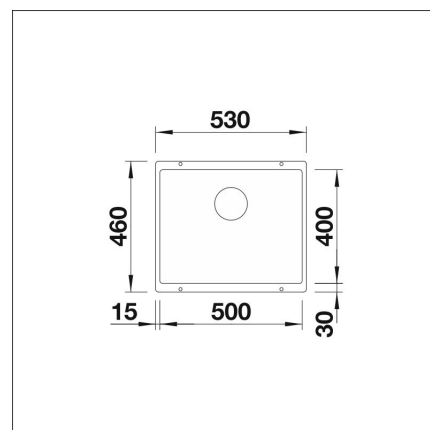

Technical information

- Sink cabin min. length: 60 cm
- Sink installation method: Bottom mounted
- Depth of main sink: 190 mm

Delivery content

- Silgranit sink
- bottom valve system
- domestic Prevox Smartloc water trap
- Lina-A-faucet