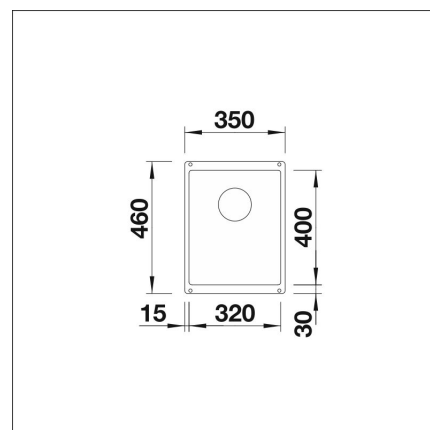

Technical information

- Sink cabin min. length: 40 cm
- Sink installation method: Bottom mounted
- Sink color: Silgranit® mattamusta
- Depth of main sink: 190 mm

Delivery content

- BLANCO Silgranit sink
- bottom valve system
- domestic Prevox Smartloc water trap
- Lino-A-faucet