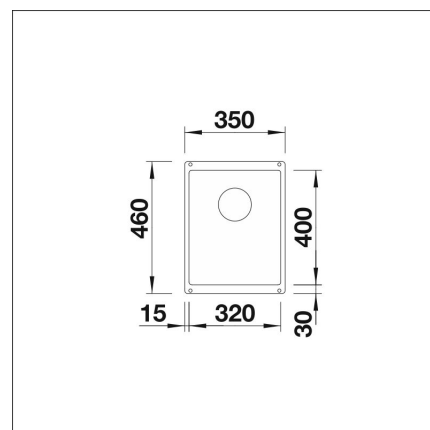

INFINO

Technical information

- Sink cabin minimum length: 40 cm
- Material: kivikomposiitti
- Sink installation method: Bottom mounted
- Depth of main sink: 190 mm

**Delivery content**

- BLANCO Silgranit sink
- bottom valve system
- Prevox Smartloc water trap