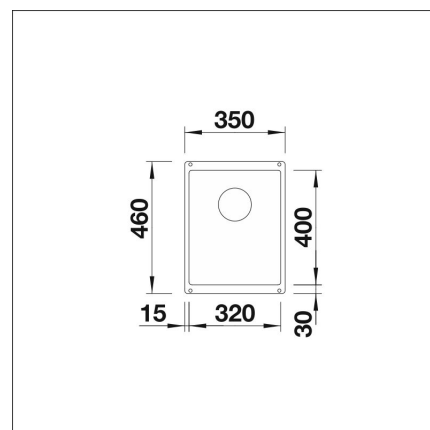

Technical information

- Sink cabin min. length: 40 cm
- Sink installation method: Bottom mounted
- Sink color: Silgranit® anthrazit (musta)
- Depth of main sink: 190 mm

Delivery content

- BLANCO Silgranit sink
- bottom valve system
- domestic Prevox Smartloc water trap
- Lino-A-faucet