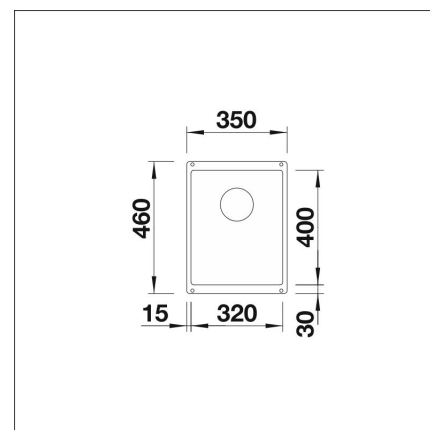

INFINO

Technical information

- Sink cabin min. length: 40 cm
- Sink installation method: Bottom mounted
- Material: Silgranit (komposiitti)
- Depth of main sink: 190 mm

Delivery content

- BLANCO Silgranit sink
- bottom valve system
- domestic Prevox Smartloc water trap