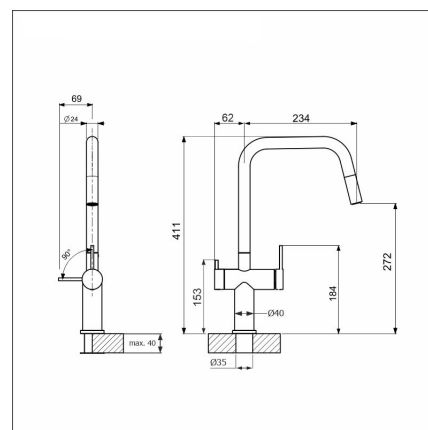

LAPETEK LINOPIN-SA

matt black dishwasher valve

Product code 22054SA

Product description

The pull-out shower head increases functionality at the pool point and the faucet's range increases when the head of the shower can be pulled out and it can be moved freely in the pool. The conveniently movable shower head of the faucet enables water to be supplied to every corner of the basin and to fill large containers or pots even on the work surface.

Technical information

- Dish washer valve: Yes
- Tap color: Matte black
- Tap hole: 35 mm
- Spout limiter: 60 - 270 degrees
- Type approval: FI
- Sound level: Class 1

Delivery content

- LAPETEK Linopin-A faucet with dishwasher valve