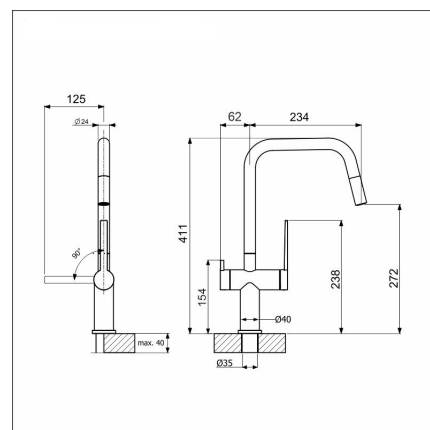

### Product description

The pull-out shower head increases functionality at the pool point and the faucet's range increases when the head of the shower can be pulled out and it can be moved freely in the pool. The conveniently movable shower head of the faucet enables water to be supplied to every corner of the basin and to fill large containers or pots even on the work surface.

### Technical information

- Dish washer valve: Yes
- Tap color: Brass
- Tap hole: 35 mm
- Spout limiter: 60 - 270 degrees
- Type approval: FI
- Sound level: Class 1