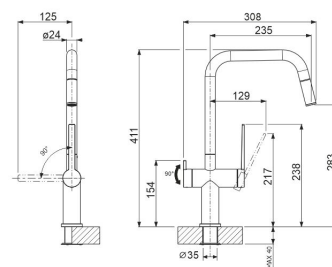

Technical information

- Dish washer valve: Yes
- Faucet color: Stainless steel

Delivery content

- LAPETEK Lino-SA faucet with dishwasher valve

Downloads

- Care and maintenance instructions
- Faucet installation instructions and
- ~~stability approval~~ approval
- Asennusvideo

Recommended accessories

Detergent for all
[Read more >>](#)

Flow regulator
[Read more >>](#)

Stabilisation plate
[Read more >>](#)

Plug for dishwasher
[Read more >>](#)