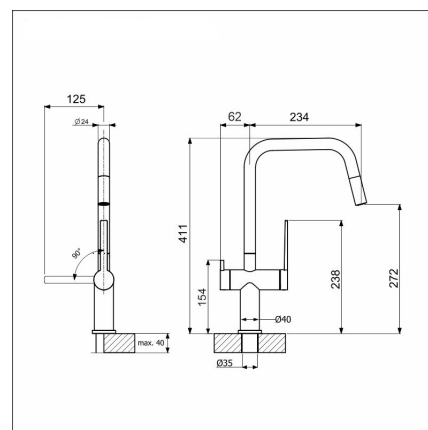

LAPETEK LINO-SA

chrome dishwasher valve

Product code 21931SA

Product description

The stylish design of the LAPETEK LINO-SA faucet series can be seen in every detail, and the faucets blend elegantly into both modern and more traditional kitchens. Small details, such as the pull-out shower head in the color of the faucet, indicate a high-quality finish. The smooth-moving, high operating lever is not only modern-looking but also very easy to use, and the high spout of the faucet combined with the pull-out shower head enables effortless washing of even large pots under the faucet. Supply hoses that are longer than normal make installation easier,...

Technical information

- Dish washer valve: Yes
- Tap color: Chromed
- Spout limiter: 60 - 270 degrees
- Type approval: FI
- Sound level: Class 1

Delivery content

- LAPETEK Lino-SA faucet with dishwasher valve