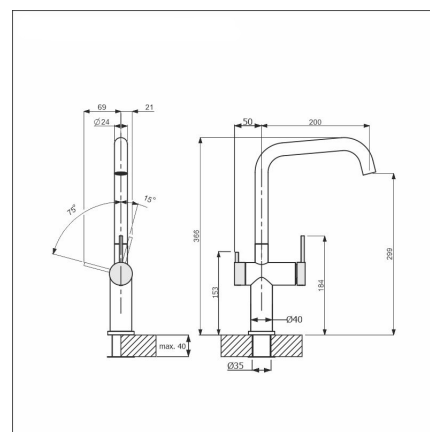

Technical information

- Dish washer valve: Yes
- Tap color: Matte black
- Tap hole: 35 mm
- Spout limiter: 60 - 270 degrees
- Type approval: FI
- Sound level: Class 1

Delivery content

- LAPETEK Linopin-A faucet with dishwasher valve