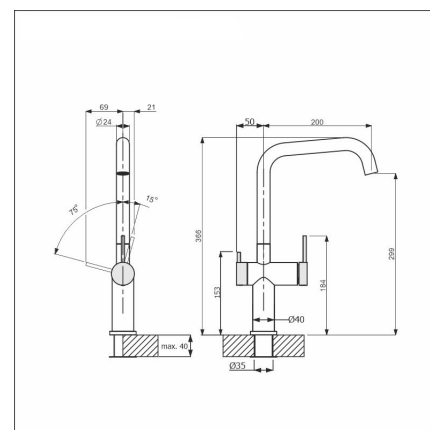

#### Technical information

- Dish washer valve: Yes
- Tap color: Matte black
- Tap hole: 35 mm
- Spout limiter: 60 - 270 degrees
- Type approval: FI
- Sound level: Class 1