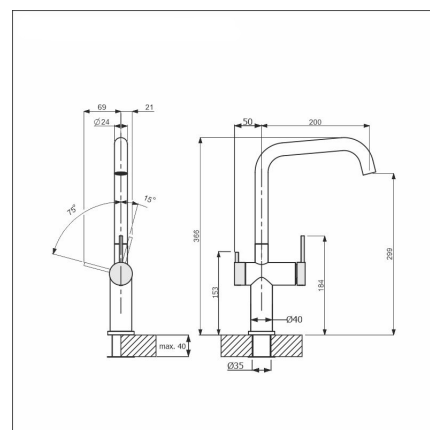

## LAPETEK LINOPIN-A

black/copper dishwasher valve

Product code 21853A

### Technical information

- Dish washer valve: Yes
- Tap color: Mattblack/copper
- Tap hole: 35 mm
- Spout limiter: 60 - 270 degrees
- Type approval: FI
- Sound level: Class 1