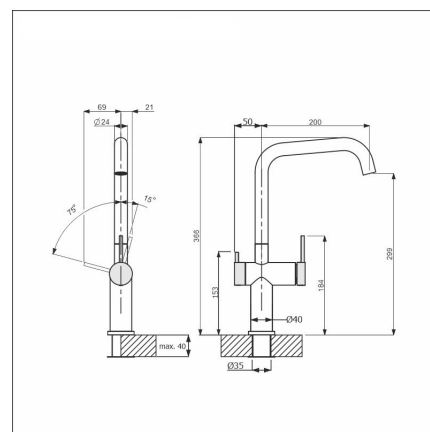

**Technical information**

- Dish washer valve: Yes
- Tap color: Mattblack/brass
- Tap hole: 35 mm
- Spout limiter: 60 - 270 degrees
- Type approval: FI
- Sound level: Class 1

**Delivery content**

- LAPETEK Linopin-A faucet with dishwasher valve