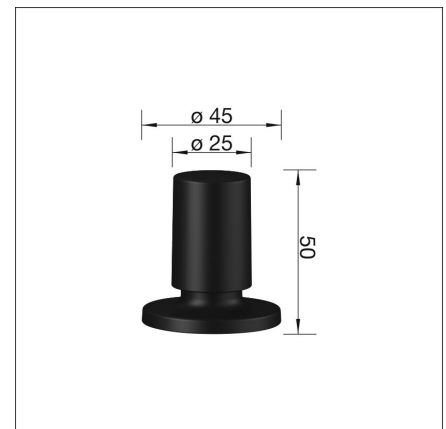

LATO

matt black pop-up knob

Product code 216071

Product description

Technical information

Delivery content

Downloads

Recommended accessories