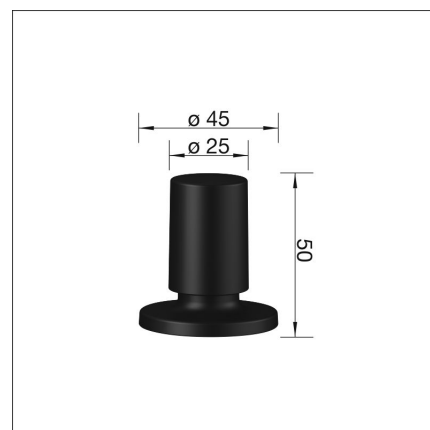

POP-UP KNOB

LATO satin gold

Product code 216058

Product description

The stylish Lato remote control knob is now available in a brass tone. The brass-colored remote control knob brings a wonderful detail to the kitchen interior. By combining the brass details with, for example, a black, gray or white Silgranit sink or rst sink, you create an interesting contrast in the kitchen. The brass-toned Lato remote control knob visible on top of the counter has a timeless round design.

Technical information

Delivery content

- pop-up knob

Downloads

Recommended accessories