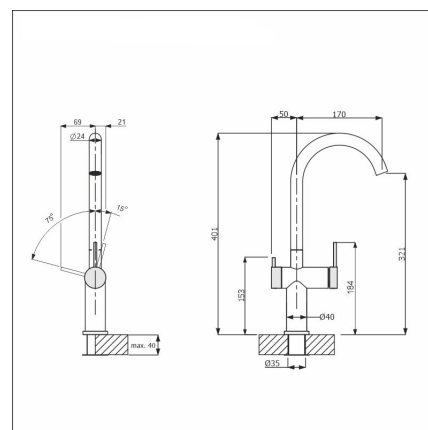

LAPETEK ROUNDPIN-A

matt black dishwasher valve

Product code 21554A**Product description**

Stylish, curved faucet for every kitchen. In addition to the harmonious design, practicality has also been taken into account in all stages of the design. The smooth-moving, high operating lever is very easy to use and the spout enables effortless washing of even large dishes under the tap. The APK connection is elegantly placed under the spout of the faucet. The EKO aerator supplied with the faucet reduces water consumption and reduces splashes from the bottom of the pool. The ROUND faucet has Finnish type approval.

**Technical information**

- Dish washer valve: Yes
- Tap color: Matte black
- Tap hole: 35 mm
- Spout limiter: 60 - 270 degrees
- Type approval: FI
- Sound level: Class 1

**Delivery content**

- LAPETEK Roundpin-A faucet with dishwasher valve