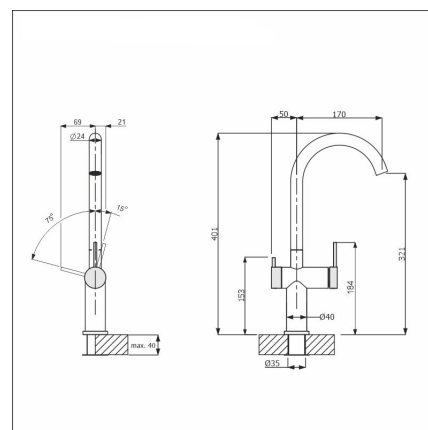

LAPETEK ROUNDPIN-A

black/brass dishwasher valve

Product code 21552A**Product description**

Stylish, curved faucet for every kitchen. In addition to the harmonious design, practicality has also been taken into account in all stages of the design. The smooth-moving, high operating lever is very easy to use and the spout enables effortless washing of even large dishes under the tap. The APK connection is elegantly placed under the spout of the faucet. The EKO aerator supplied with the faucet reduces water consumption and reduces splashes from the bottom of the pool. The ROUND faucet has Finnish type approval.

**Technical information**

- Dish washer valve: Yes
- Tap color: Mattblack/brass
- Tap hole: 35 mm
- Spout limiter: 60 - 270 degrees
- Type approval: FI
- Sound level: Class 1

**Delivery content**

- LAPETEK Roundpin-A faucet with dishwasher valve