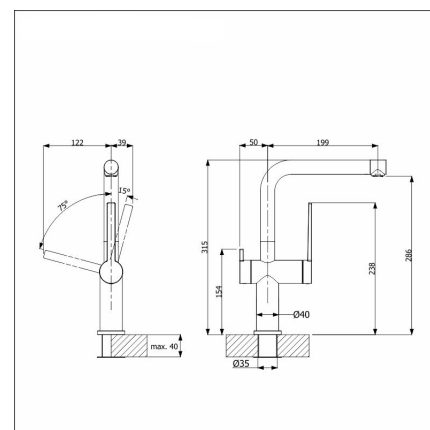

LAPETEK LEVEL-A

chrome dishwasher valve

Product code 21431A

Product description

The modern design of the LAPETEK LEVEL-A faucet series can be seen in every detail, and the faucets blend elegantly into both modern and more traditional kitchens. The smooth-moving high operating lever is not only modern-looking but also very easy to use, and the high spout of the faucet enables effortless washing of even large pots under the faucet. The long supply hoses make installation easier, and the motion limiter prevents water from hitting the outside of the pool.

Technical information

- Dish washer valve: Yes
- Tap color: Chromed
- Tap hole: 35 mm
- Spout limiter: 60 - 270 degrees
- Type approval: FI
- Sound level: Class 1

Delivery content

- LAPETEK Level-A faucet with dishwasher valve