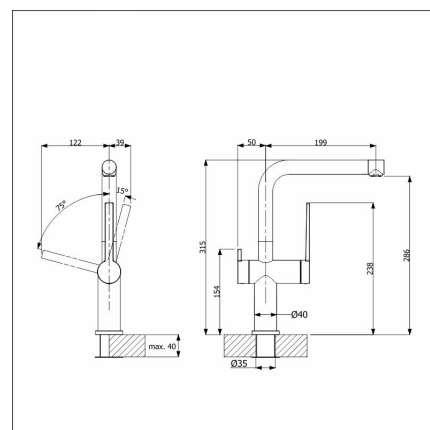

Technical information

- Dish washer valve: Yes
- Faucet color: Silgranit anthrazit (musta)

Delivery content

- LAPETEK Level-A faucet with dishwasher valve

Downloads

- Care and maintenance instructions
- Faucet installation instructions and approval

Recommended accessories

Stabilisation plate

[Read more >>](#)

Plug for dishwasher

[Read more >>](#)