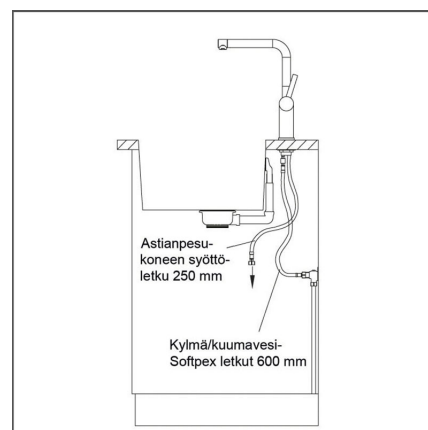

LAPETEK LEVEL-A

anthracite dishwasher valve

Product code 21409A

Product description

The modern design of the LAPETEK LEVEL-A faucet series is reflected in every detail, and the faucets blend in style with both modern and more traditional kitchens. The straight, clean-lined design of the faucet spout is also well suited for a minimalist taste. In addition to harmonious design, practicality has also been taken into account at all stages of the design. The softly moving high operating lever not only look modern but is also very easy to use, and the high spout on the faucet allows even large pots and pans to be easily washed under the faucet. Long supply hoses make installation easier and the flow restrictor prevents water from...

Technical information

- APK-venttiili: Kyllä
- Hanan väri: Silgranit anthrazit (musta)
- Juoksuputken liikerata: 60 - 270 astetta
- Tyyppihyväksyntä: FI
- Ääniluokka: Luokka 1

Delivery content

Downloads

- Tyyppihyväksyntätodistus
- Huolto-ohje
- Hanan käyttö- ja asennusohje