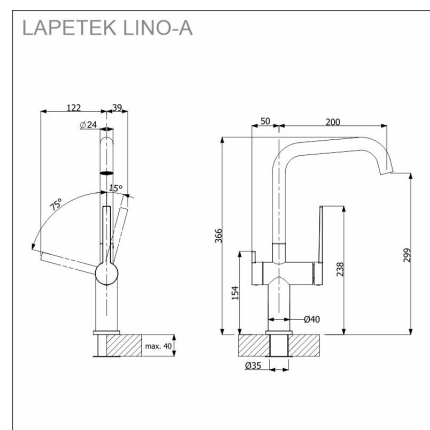

LAPETEK LINO-A

matt black dishwasher valve

Product code 21399A

Product description

The modern design of the LAPETEK LINO-A faucet series is reflected in every detail, and the faucets blend elegantly into both modern and more traditional kitchens. In addition to harmonious design, practicality has also been taken into account at all stages of the design. The soft-moving high operating lever is not only modern-looking but also very easy to use, and the high spout of the faucet allows even large pots and pans to be easily washed under the faucet.

Black faucet is trendy, calm and timeless choice. Black often brings sharpness to the rest of the...

Technical information

- Dish washer valve: Yes
- Tap color: Matte black
- Spout limiter: 60 - 270 degrees
- Type approval: FI
- Sound level: Class 1

Delivery content

Downloads

- Hanan käyttö- ja asennusohje
- Service manual
- Type approval

Recommended accessories

Tap fixing tool
[Read more >>](#)