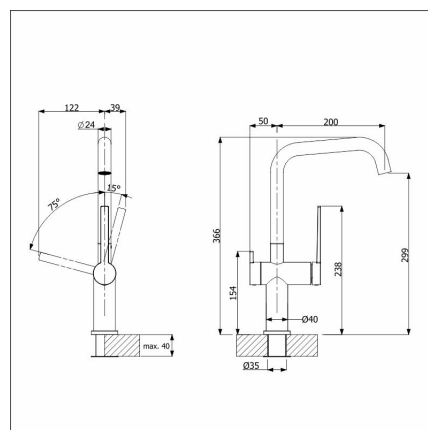

**Technical information**

- Dish washer valve: Yes
- Tap color: Silgranit white
- Tap hole: 35 mm
- Spout limiter: 60 - 270 degrees
- Type approval: FI
- Sound level: Class 1

**Delivery content**

- LAPETEK Lino-A faucet with dishwasher valve