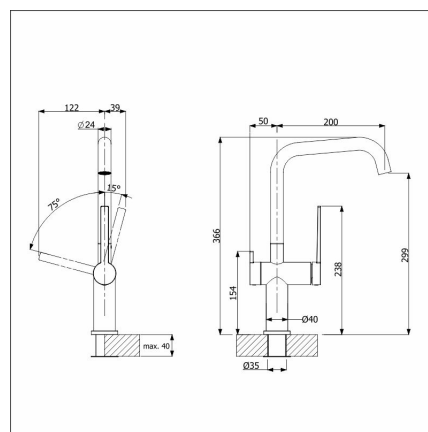

LAPETEK LINO-A

white silgranit look dishwasher valve

Product code 21351A

Product description

A stylish, modern and practical faucet for every kitchen. The smooth-moving, high operating lever is not only modern-looking but also very easy to use, and the spout enables effortless washing of even large dishes under the tap. The APK connection is elegantly placed under the spout of the faucet. The EKO aerator supplied with the faucet reduces water consumption and reduces splashes from the bottom of the pool. The LINO faucet has Finnish type approval.

Technical information

- Dish washer valve: Yes
- Tap color: Silgranit white
- Tap hole: 35 mm
- Spout limiter: 60 - 270 degrees
- Type approval: FI
- Sound level: Class 1

Delivery content

- LAPETEK Lino-A faucet with dishwasher valve