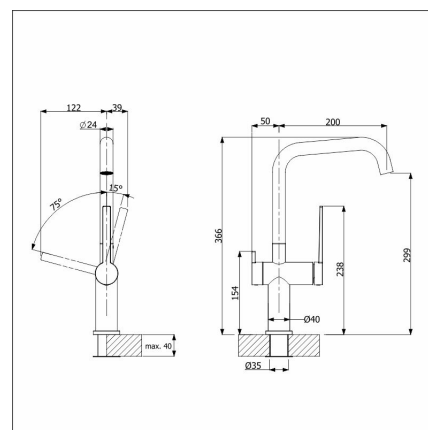

**Technical information**

- Dish washer valve: Yes
- Tap color: Gunmetal
- Tap hole: 35 mm
- Spout limiter: 60 - 270 degrees
- Type approval: FI
- Sound level: Class 1

**Delivery content**

- LAPETEK Lino-A faucet with dishwasher valve