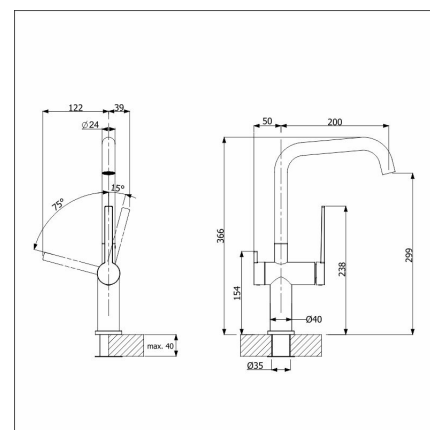

#### Technical information

- Dish washer valve: Yes
- Tap color: Copper
- Tap hole: 35 mm
- Spout limiter: 60 - 270 degrees
- Type approval: FI
- Sound level: Class 1