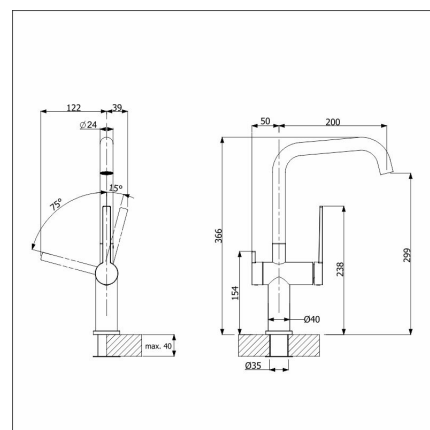

Technical information

- Dish washer valve: Yes
- Tap color: Harjattu kulta
- Tap hole: 35 mm
- Spout limiter: 60 - 270 degrees
- Type approval: FI
- Sound level: Class 1

Delivery content

- LAPETEK Lino-A faucet with dishwasher valve