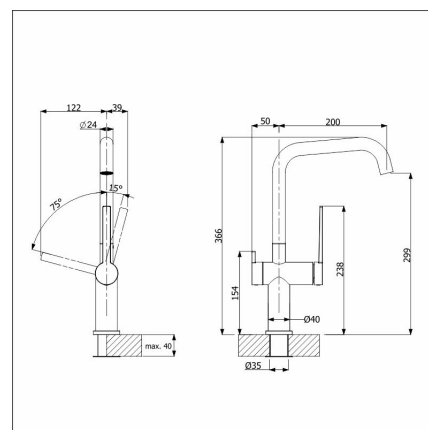

#### Technical information

- Dish washer valve: Yes
- Tap color: Stainless steel
- Tap hole: 35 mm
- Spout limiter: 60 - 270 degrees
- Type approval: FI
- Sound level: Class 1