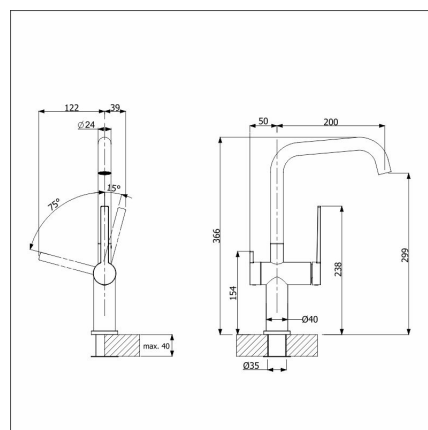

LAPETEK LINO-A

chrome dishwasher valve

Product code 21331A

Product description

The modern design of the LAPETEK LINO-A faucet series is reflected in every detail, and the faucets blend elegantly into both modern and more traditional kitchens. In addition to harmonious design, practicality has also been taken into account at all stages of the design. The soft-moving high operating lever is not only modern-looking but also very easy to use, and the high spout of the faucet allows even large pots and pans to be easily washed under the faucet.

The wide range of colors of the faucets is designed to provide a suitable option for many different...

Technical information

- Dish washer valve: Yes
- Tap color: Chromed
- Spout limiter: 60 - 270 degrees
- Type approval: FI
- Sound level: Class 1

Delivery content

- LAPETEK Lino-A faucet with dishwasher valve

Downloads

- Hanan käyttö- ja asennusohje
- Type approval

Recommended accessories

Tap fixing tool
[Read more >>](#)

Flow regulator
[Read more >>](#)

Replacement
[Read more >>](#)