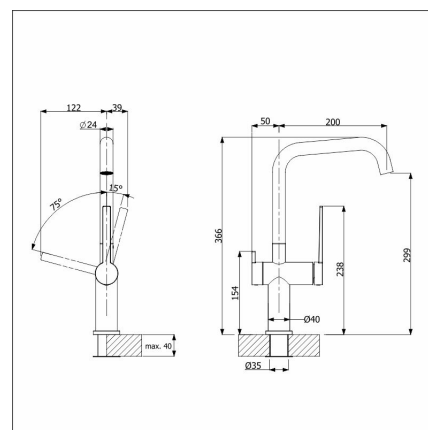

#### Technical information

- Dish washer valve: Yes
- Tap color: Chromed
- Tap hole: 35 mm
- Spout limiter: 60 - 270 degrees
- Type approval: FI
- Sound level: Class 1