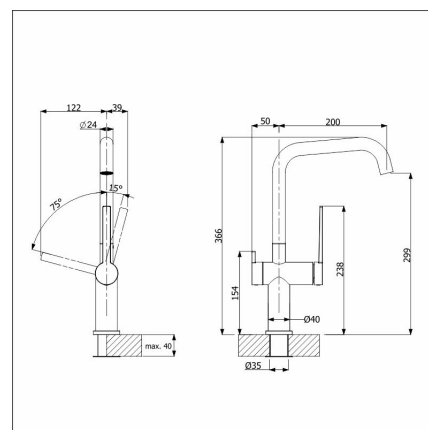

**LAPETEK LINO-A**

rock gray dishwasher valve

**Product code 21311A****Product description**

The modern design of the LAPETEK LINO-A faucet series is reflected in every detail, and the faucets blend elegantly into both modern and more traditional kitchens. In addition to harmonious design, practicality has also been taken into account at all stages of the design. The soft-moving high operating lever is not only modern-looking but also very easy to use, and the high spout of the faucet allows even large pots and pans to be easily washed under the faucet. The angle of the spout of the faucet is designed so that the water hits the pool at an optimal angle,...

**Technical information**

- Dish washer valve: Yes
- Tap color: Silgranit rock grey
- Spout limiter: 60 - 270 degrees
- Type approval: FI
- Sound level: Class 1

**Delivery content**

- LAPETEK Lino-A faucet with dishwasher valve