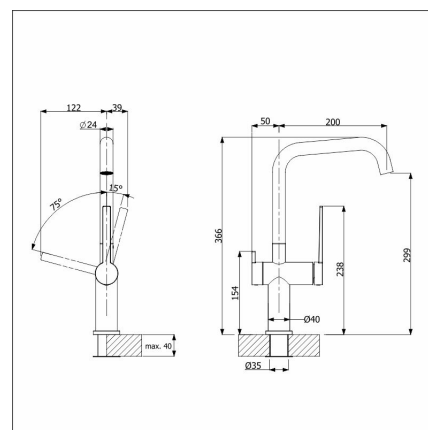

Technical information

- Dish washer valve: Yes
- Tap color: Silgranit soft white
- Tap hole: 35 mm
- Spout limiter: 60 - 270 degrees
- Type approval: FI
- Sound level: Class 1

Delivery content

- LAPETEK Lino-A faucet with dishwasher valve