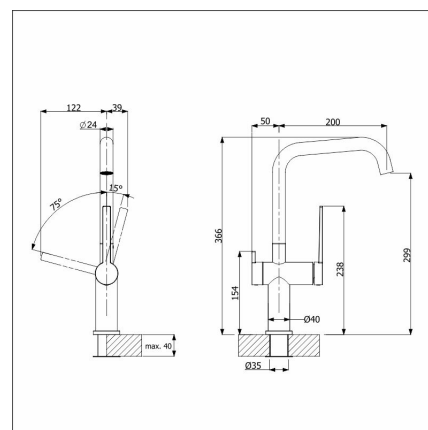

LAPETEK LINO-A

alumetallic dishwasher valve

Product code 21300A

Product description

The modern design of the LAPETEK LINO-A faucet series is reflected in every detail, and the faucets blend elegantly into both modern and more traditional kitchens. In addition to harmonious design, practicality has also been taken into account at all stages of the design. The soft-moving high operating lever is not only modern-looking but also very easy to use, and the high spout of the faucet allows even large pots and pans to be easily washed under the faucet.

The wide range of colors of the faucets is designed to provide a suitable option for many different...

Technical information

- Dish washer valve: Yes
- Tap color: Silgranit alumetallic
- Spout limiter: 60 - 270 degrees
- Type approval: FI
- Sound level: Class 1

Delivery content

- LAPETEK Lino-A faucet with dishwasher valve

Downloads

- Hanan käyttö- ja asennusohje
- Service manual
- Material information
- Type approval

Recommended accessories

Tap fixing tool
[Read more >>](#)

Flow regulator
[Read more >>](#)

Replacement
[Read more >>](#)