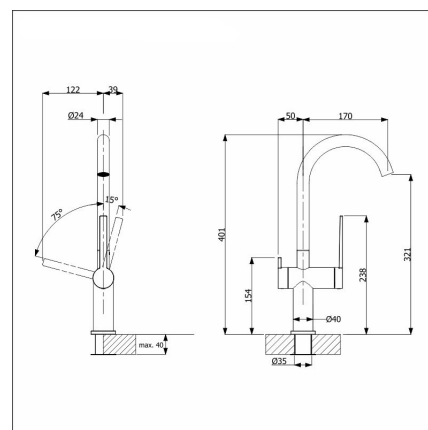

LAPETEK ROUND-A

chrome dishwasher valve

Product code 21231A

Product description

Stylish, curved faucet for every kitchen. In addition to the harmonious design, practicality has also been taken into account in all stages of the design. The smooth-moving, high operating lever is very easy to use and the spout enables effortless washing of even large dishes under the tap. The APK connection is elegantly placed under the spout of the faucet. The EKO aerator supplied with the faucet reduces water consumption and reduces splashes from the bottom of the pool. The ROUND faucet has Finnish type approval.

Technical information

- Dish washer valve: Yes
- Tap color: Chromed
- Tap hole: 35 mm
- Spout limiter: 60 - 270 degrees
- Type approval: FI
- Sound level: Class 1

Delivery content

- LAPETEK Round-A faucet with dishwasher valve